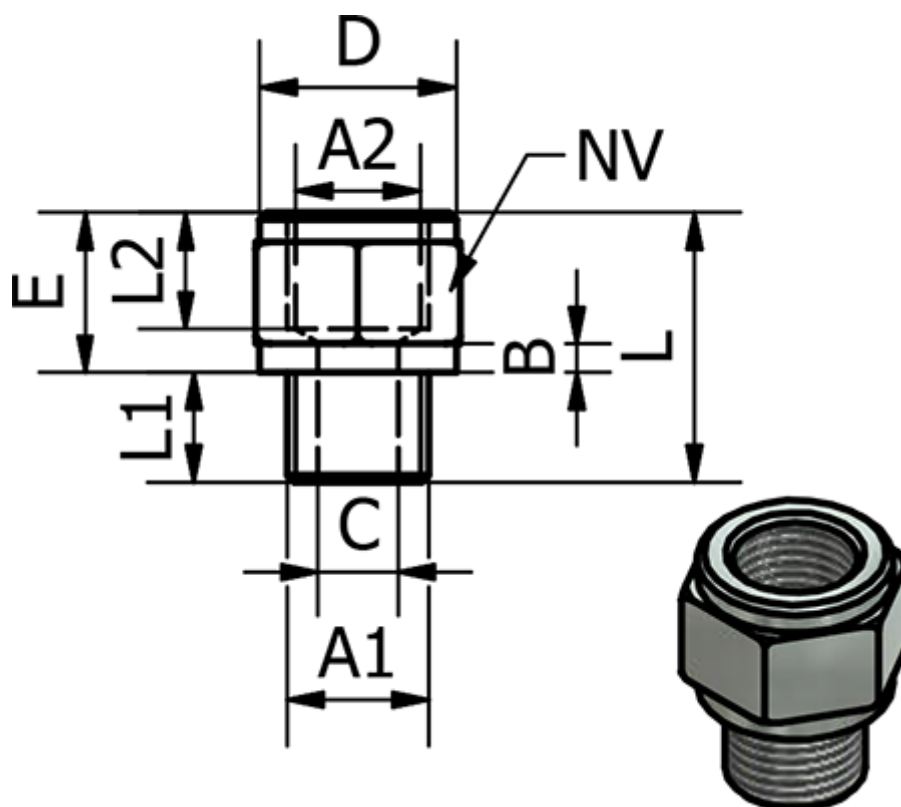

# Data Sheet

Article number: 5891120TR38

Description: Nipple sleeve 1120TR - 38  
R3/8" - G3/8"

## Measures

|           |           |
|-----------|-----------|
| A1 = 3/8" | L2 = 10.5 |
| A2 = 3/8" | NV = 22   |
| B = 2.5   |           |
| C = 11    |           |
| D = 21.5  |           |
| E = 14    |           |
| L = 24.5  |           |
| L1 = 10.5 |           |